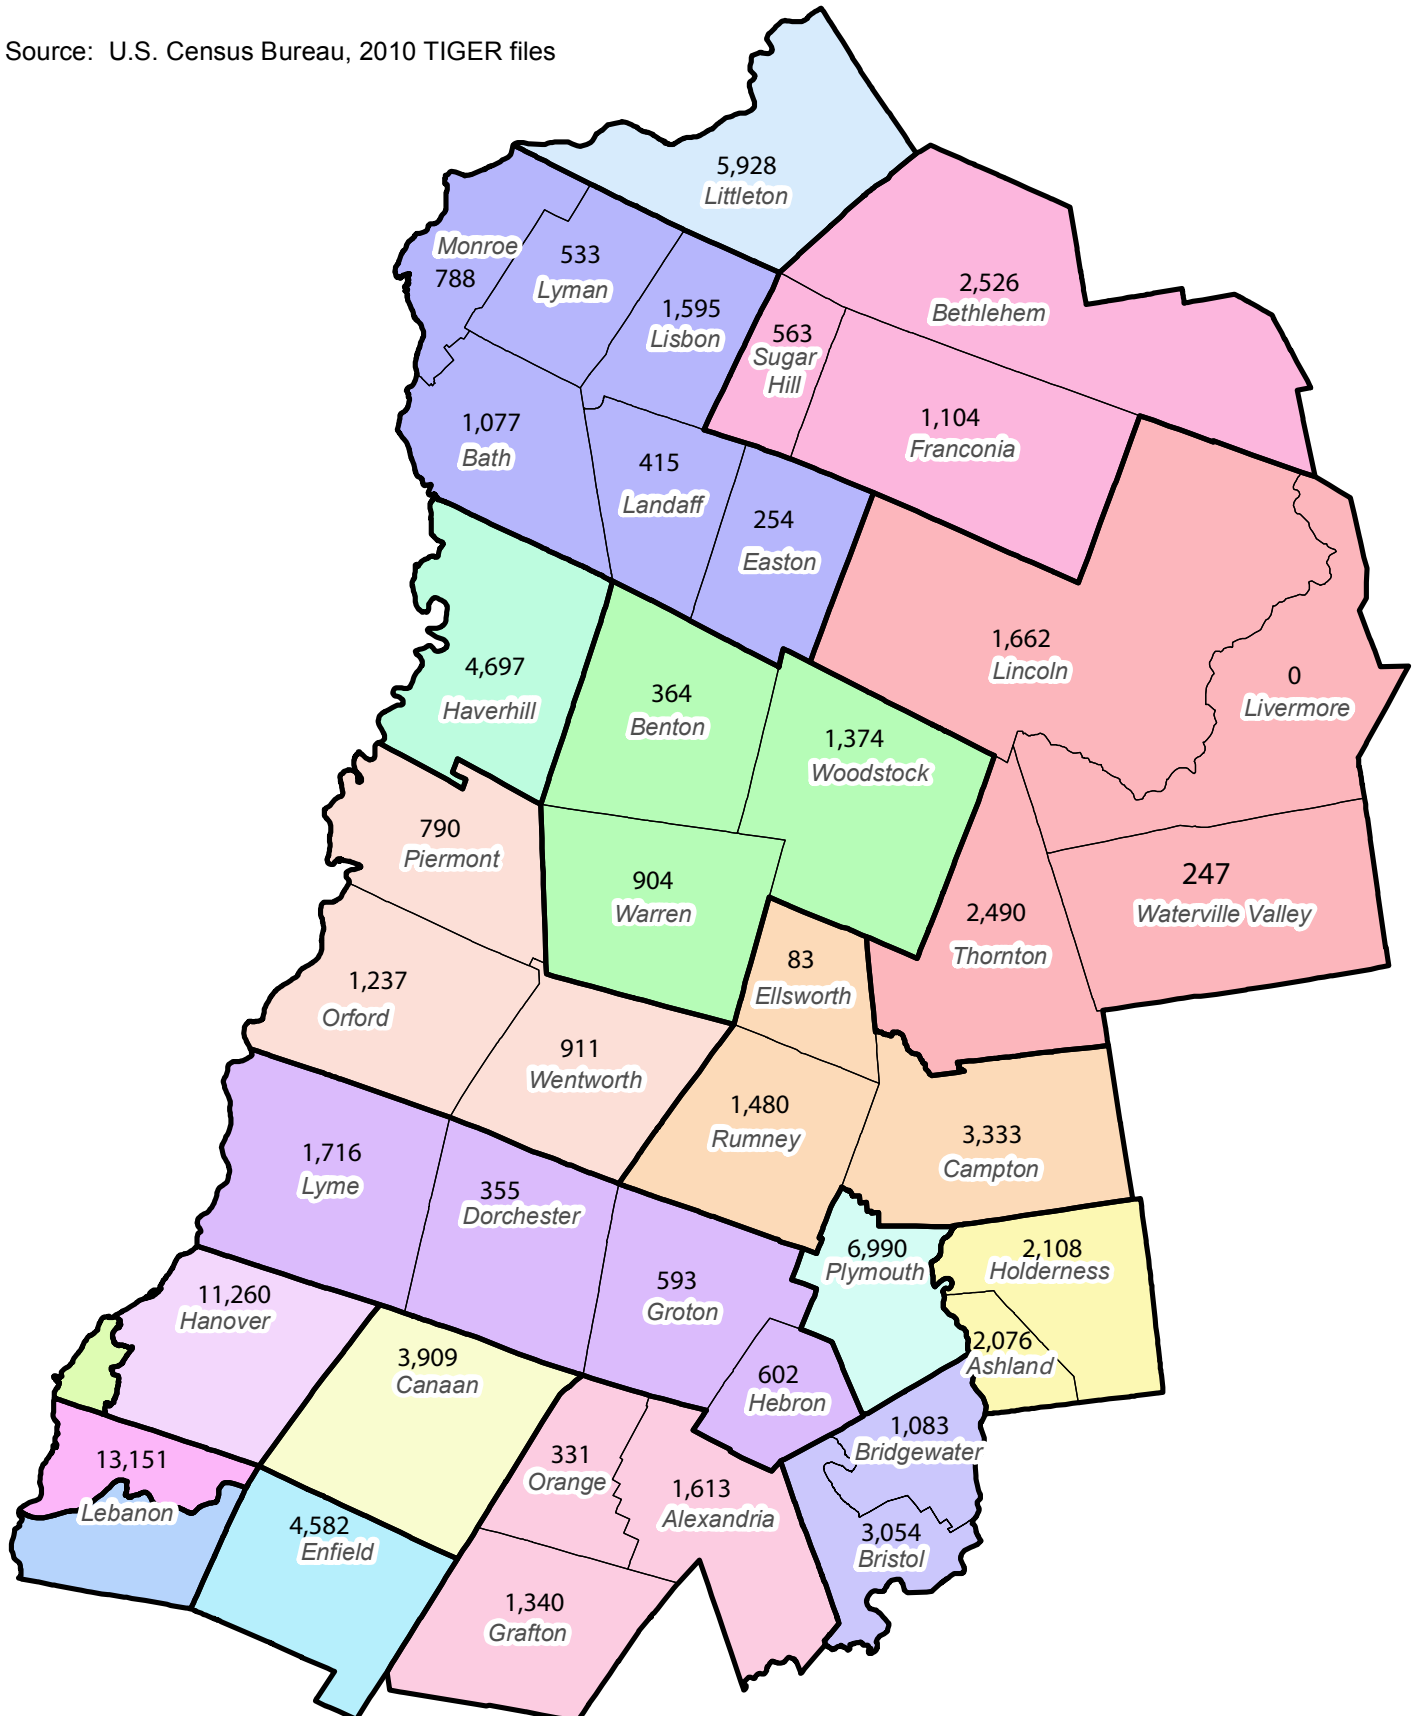

# 2010 Census Tract Boundaries Grafton County, New Hampshire

Source: U.S. Census Bureau, 2010 TIGER files

# 2010 Census Tract Boundaries Carroll County, New Hampshire

Source: U.S. Census Bureau,  
2010 TIGER files

# 2010 Census Tract Boundaries Coos County, New Hampshire

Source: U.S. Census Bureau, 2010 TIGER files