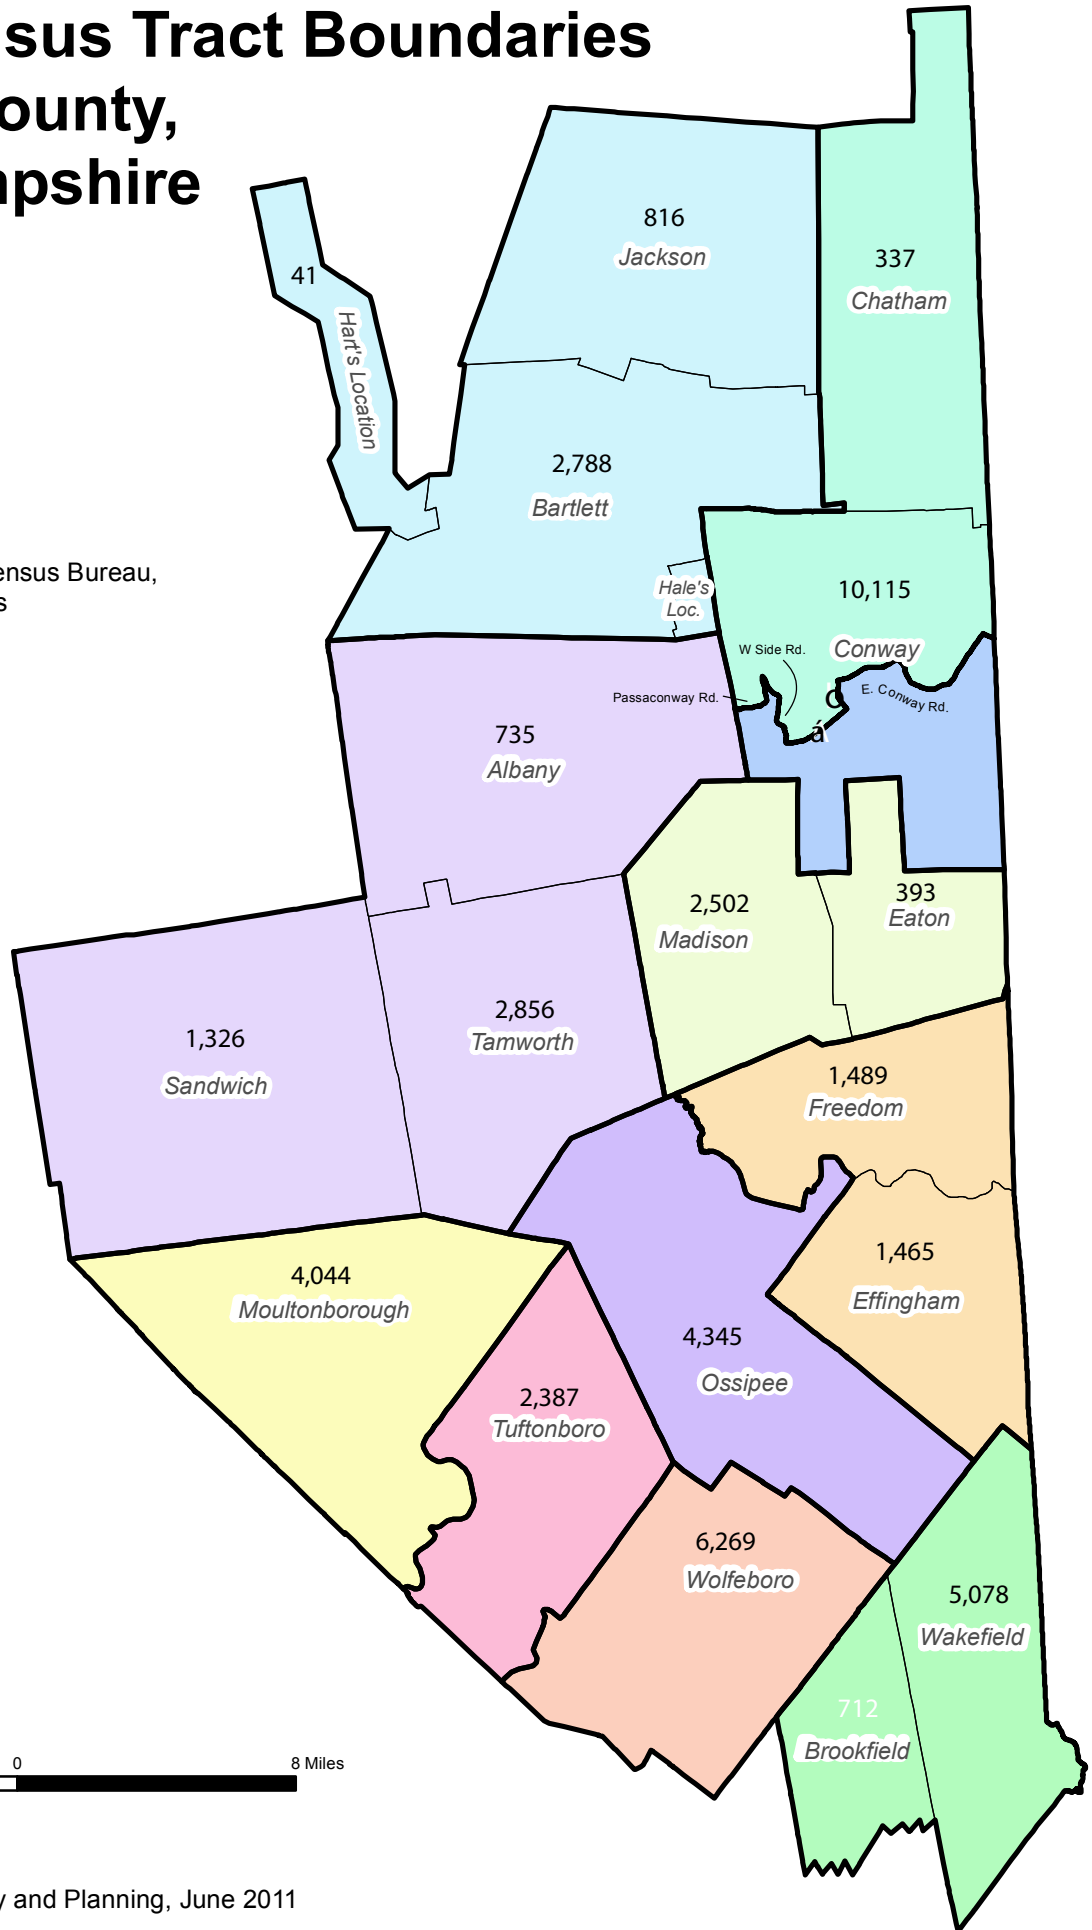

# 2010 Census Tract Boundaries Grafton County, New Hampshire

Source: U.S. Census Bureau, 2010 TIGER files

# 2010 Census Tract Boundaries Carroll County, New Hampshire

Source: U.S. Census Bureau,  
2010 TIGER files

# 2010 Census Tract Boundaries Coos County, New Hampshire

Source: U.S. Census Bureau, 2010 TIGER files